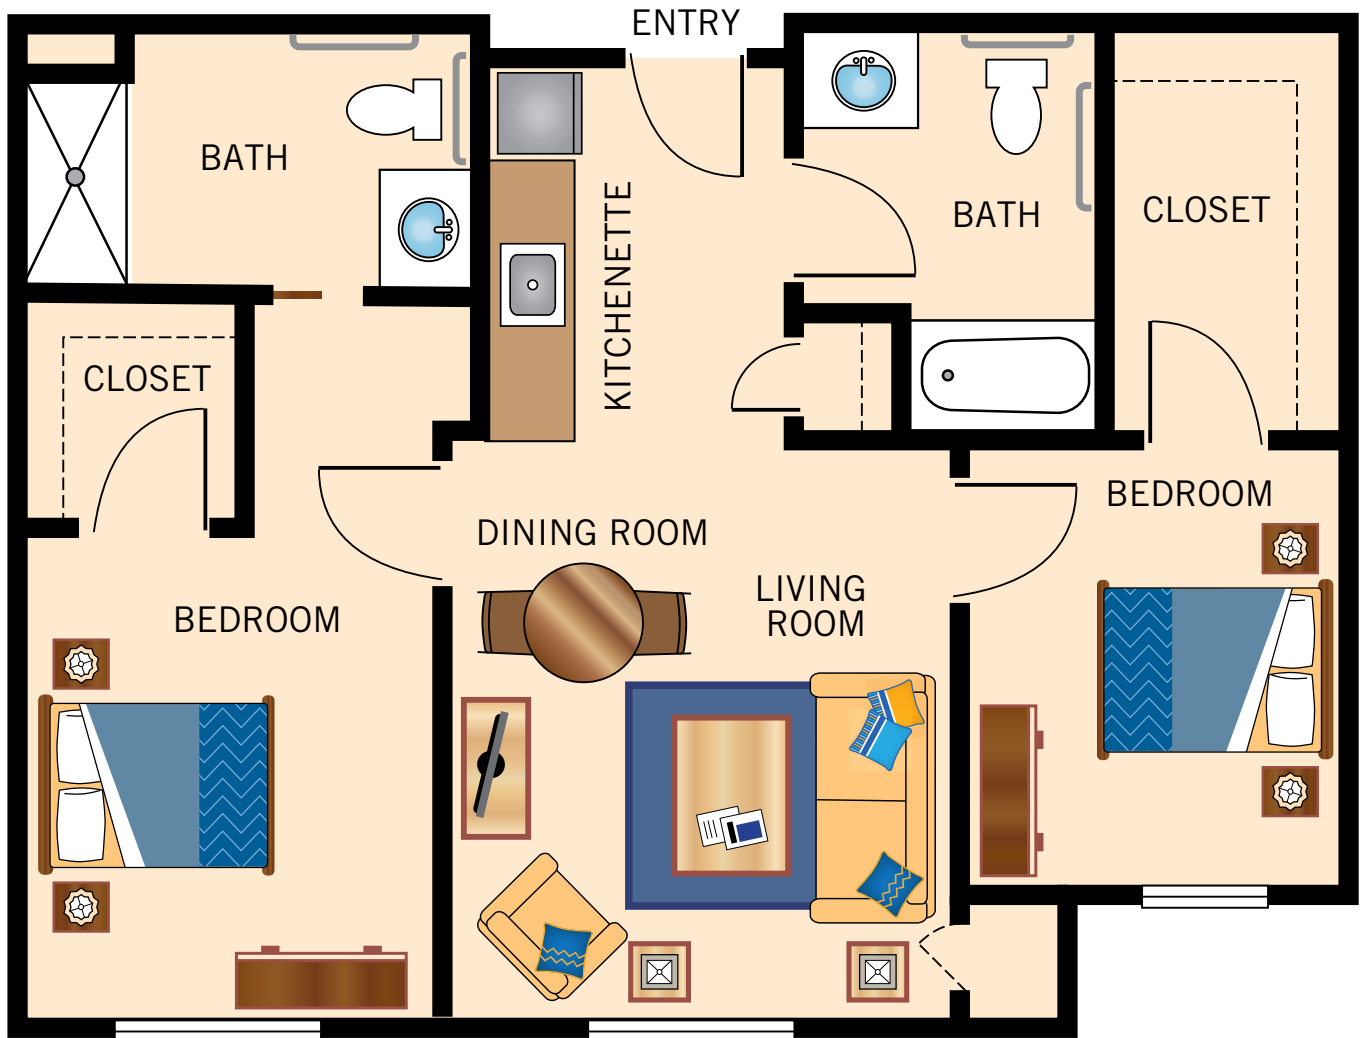

**STUDIO**

352 Square Feet

Floor plans are not to scale and are shown for comparative purposes only.  
Actual apartment floor plans may have minor variations.

**ONE BEDROOM**

581 Square Feet

Floor plans are not to scale and are shown for comparative purposes only.  
Actual apartment floor plans may have minor variations.

**TWO BEDROOM**

898 Square Feet

Floor plans are not to scale and are shown for comparative purposes only.  
Actual apartment floor plans may have minor variations.

**STUDIO**

301 Square Feet

Floor plans are not to scale and are shown for comparative purposes only.  
Actual apartment floor plans may have minor variations.

**SHARED STUDIO**

424 Square Feet

Floor plans are not to scale and are shown for comparative purposes only.  
Actual apartment floor plans may have minor variations.