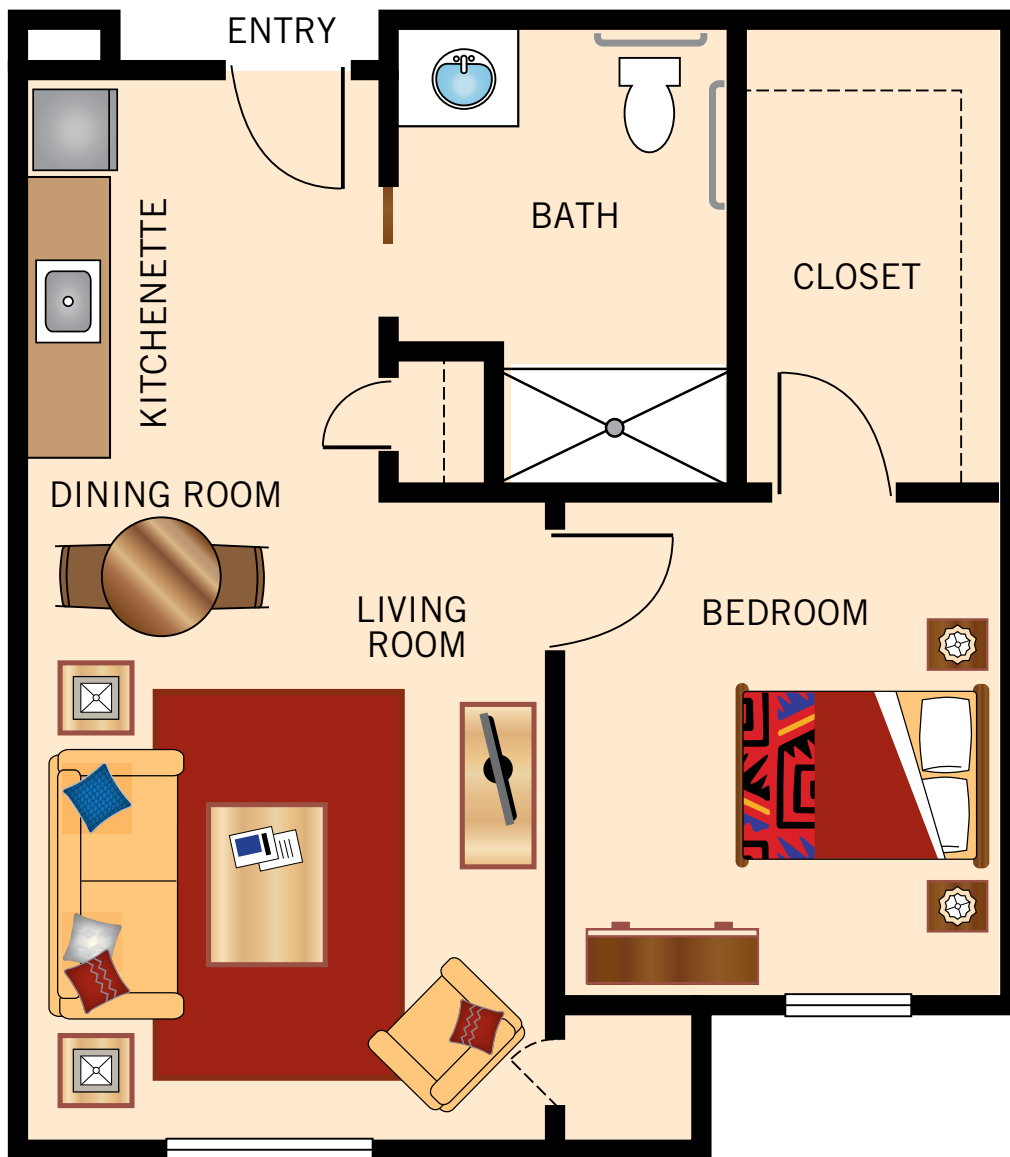

**STUDIO**

352 Square Feet

Floor plans are not to scale and are shown for comparative purposes only.  
Actual apartment floor plans may have minor variations.

**ONE BEDROOM**

581 Square Feet

Floor plans are not to scale and are shown for comparative purposes only.  
Actual apartment floor plans may have minor variations.

**TWO BEDROOM**

898 Square Feet

Floor plans are not to scale and are shown for comparative purposes only.  
Actual apartment floor plans may have minor variations.

**STUDIO**

301 Square Feet

Floor plans are not to scale and are shown for comparative purposes only.  
Actual apartment floor plans may have minor variations.

**SHARED STUDIO**

424 Square Feet

Floor plans are not to scale and are shown for comparative purposes only.  
Actual apartment floor plans may have minor variations.