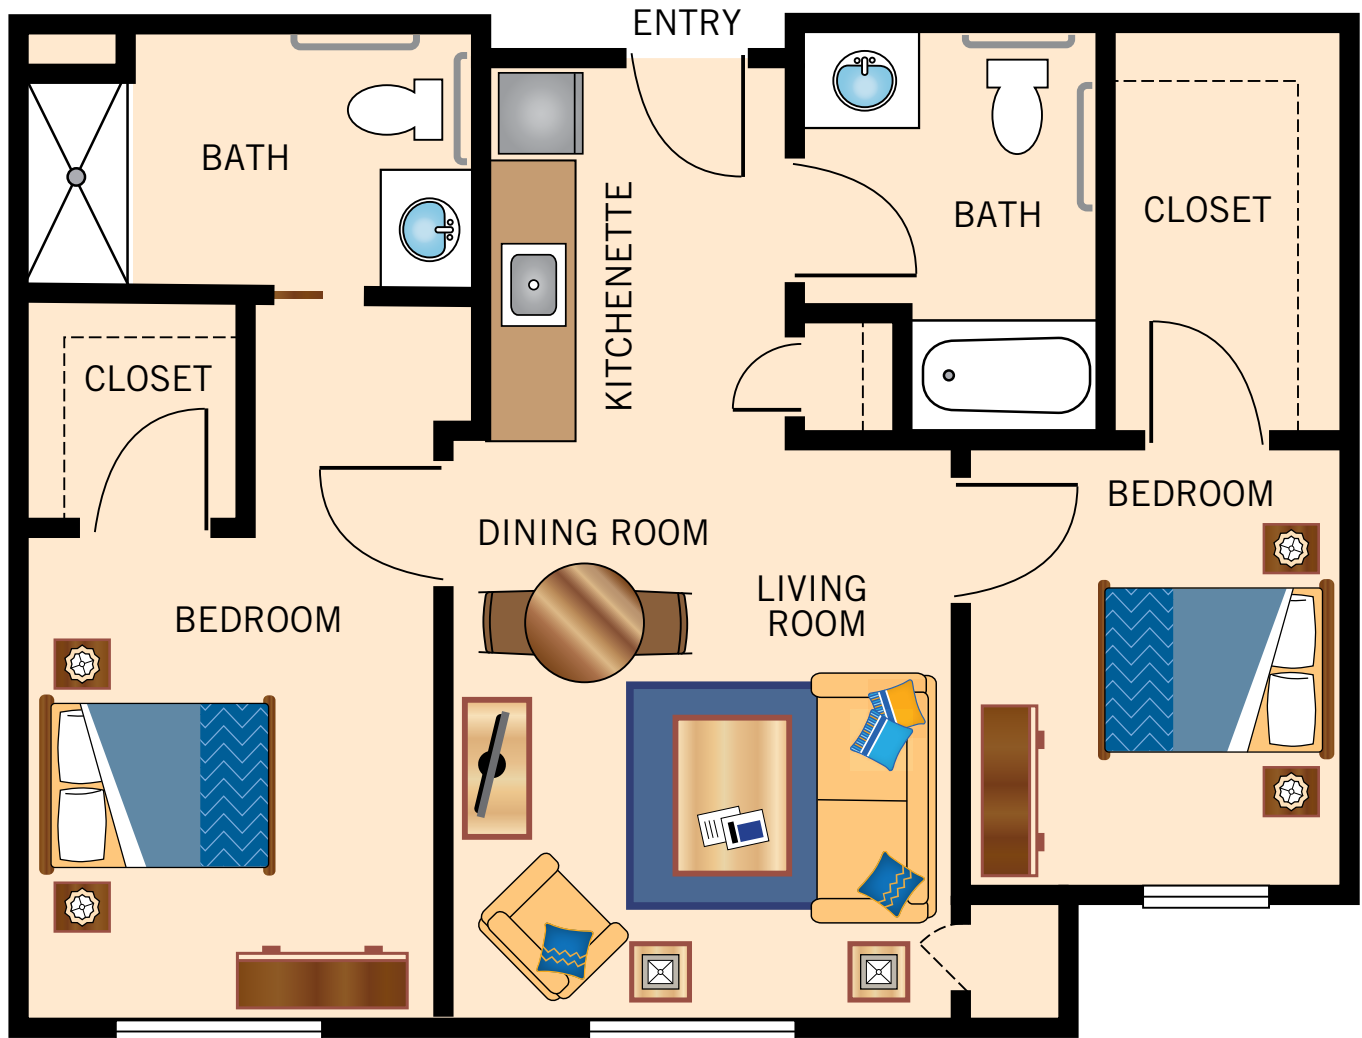

STUDIO

352 Square Feet

Floor plans are not to scale and are shown for comparative purposes only.
Actual apartment floor plans may have minor variations.

ONE BEDROOM

581 Square Feet

Floor plans are not to scale and are shown for comparative purposes only.
Actual apartment floor plans may have minor variations.

TWO BEDROOM

898 Square Feet

Floor plans are not to scale and are shown for comparative purposes only.
Actual apartment floor plans may have minor variations.